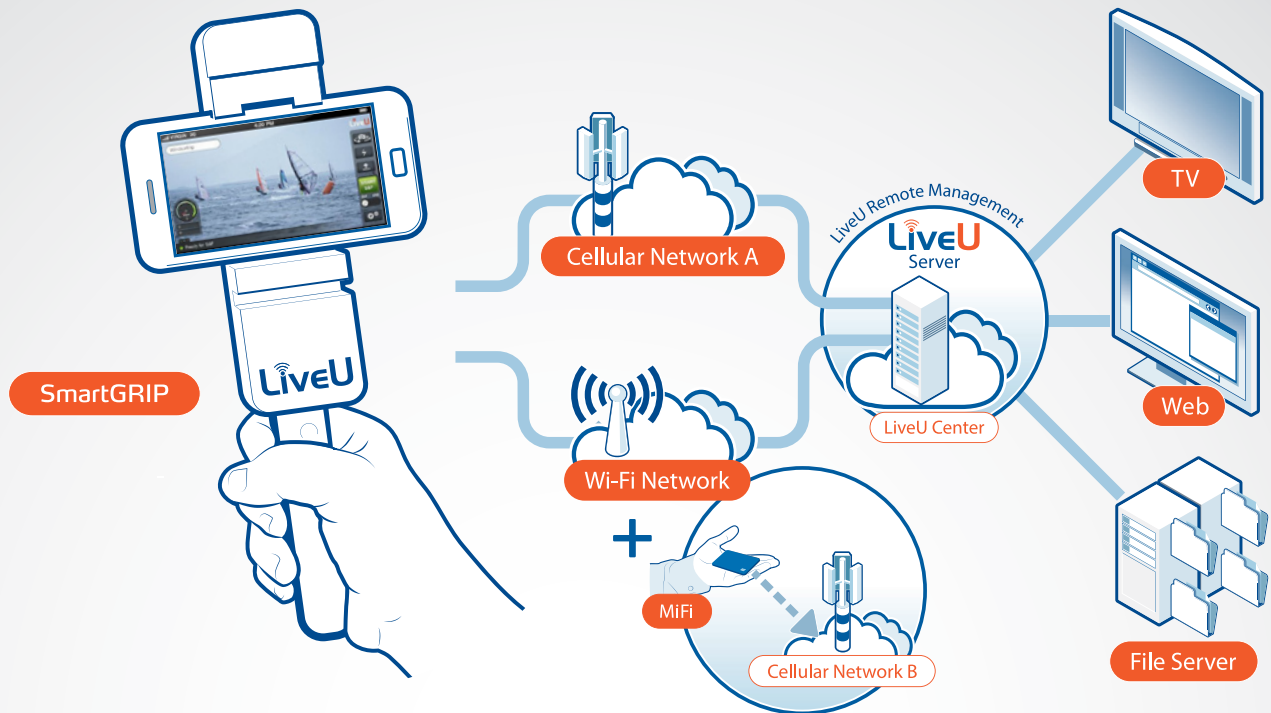

SmartGRIP

Boosting Connection and Extending Battery Life

LiveU's innovative SmartGRIP device enhances the use of the LU-Smart smartphone application, allowing broadcasters to go live at a moments notice from almost any location. The SmartGRIP holds a rechargeable battery allowing broadcasters to broadcast live from a smartphone without the limitations a short-lived cellphone battery. The SmartGRIP also includes a 3G/4G MiFi channel (or any other mobile hotspot), which is bonded together with the smartphone's internal 3G/4G connection to combine two cellular connections beyond the smartphone, boosting live video transmission time, quality, reliability and performance.

Live Video Wherever, Whenever

SmartGRIP

Supported Smartphones	iPhone 4s, iPhone 5, iPhone 5s, iPhone 5c, Samsung S3, Samsung Note
Mifi	3G/4G based on local network coverage
Battery	Li-Ion, Adds 3 hours of continuous transmission
Dimensions	45mm x 275mm x 52mm / 1.7" x 10.8" x 2.04" (WxHxD)
Weight	340g / 12oz